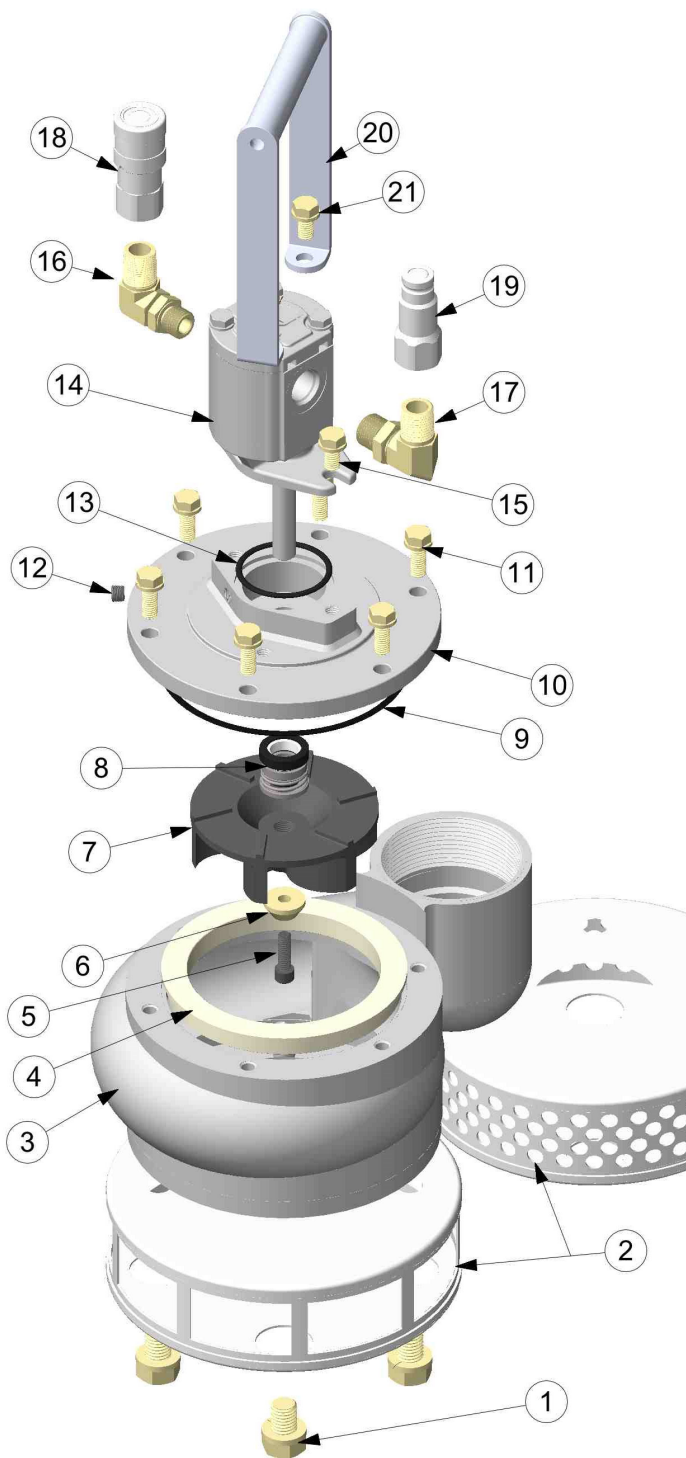

Parts List

(Always mention serial # when ordering parts)

Item	Part#	Description
1	SW3-VA14N-1	Hex Head Bolt (4 req.)
1a	SW3-VA14N-1a	Lock-washer (4 req.)
2	SW3-VA14N-2	Strainer/Trash (Standard)
2a	SW3-VA14N-2a	Strainer/Water with Plugs (Optional)
3	SW3-VA14N-3	Volute (Aluminum)
4	SW3-VA14N-4	Wear Ring
5	SW3-VA14N-5	Impeller Retaining Screw, Socket Head
6	SW3-VA14N-6	Cone Washer
7	SW3-VA14N-7	Impeller
8	SW3-VA14N-8	Shaft Seal Assembly (Mechanical Seal)
8a	SW3-VA14N-8a	Viton (Optional)
9	SW3-VA14N-9	"O" Ring, Top Cover
9a	SW3-VA14N-9a	Viton (Optional)
10	SW3-VA14N-10	Top Cover (Aluminum)
11	SW3-VA14N-11	Hex Head Bolt (6 req.)
11a	SW3-VA14N-11a	Lock-washer (6 req.)
12	SW3-VA14N-12	Oil Plug
13	SW3-VA14N-13	"O" Ring, Motor
13a	SW3-VA14N-13a	Cone Washer
14	SW3-VA12N-14	Hydraulic Motor
15	SW3-VA14N-15	Hex Head Bolt (2 req.)
15a	SW3-VA14N-15a	Lock-washer (2 req.)
16	SW3-VA14N-16	Male Elbow (Pressure Side)
17	SW3-VA14N-17	Male Elbow (Return Side)
18	SW3-VA14N-18	Hydraulic Coupling, Female H.T.M.A.
19	SW3-VA14N-19	Hydraulic Coupling, Male H.T.M.A.
20	SW3-VA14N-20	Handle
21	SW3-VA14N-21	Hex Head Bolt (2 req.)
21a	SW3-VA14N-21a	Lock-washer